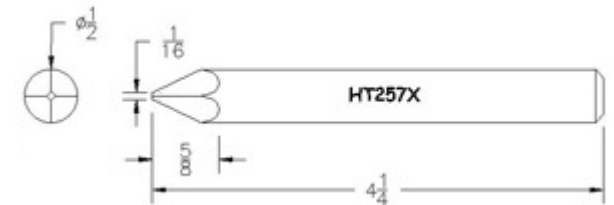

Plug Tips (1/2" Diameter)

Product Numbers HT...X

Not all Products are displayed

TD Semi Chisel

Semi Chisel

Pyramid

Full Chisel (Standard)

Full Chisel