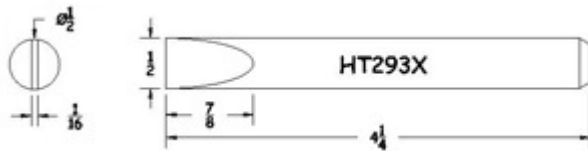

Plug Tips (1/2" Diameter)

Product Numbers HT...X

Not all Products are displayed

TD Semi Chisel

Semi Chisel

Pyramid

Full Chisel (Standard)

Full Chisel