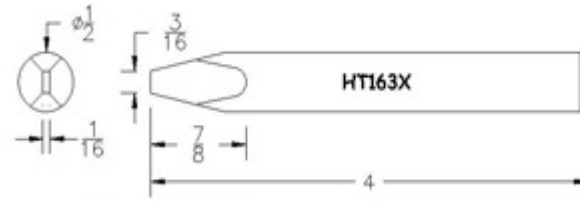

Plug Tips (1/2" Diameter)

Product Numbers HT...X

Not all Products are displayed

TD Semi Chisel

Semi Chisel

Pyramid

Full Chisel (Standard)

Full Chisel