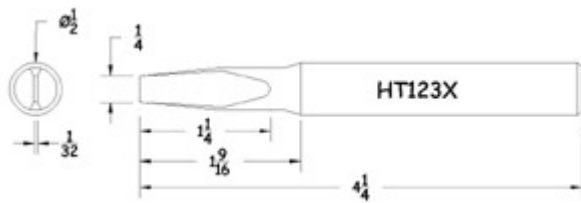

Plug Tips (1/2" Diameter)

Product Numbers HT...X

Not all Products are displayed

TD Semi Chisel

Semi Chisel

Pyramid

Full Chisel (Standard)

Full Chisel