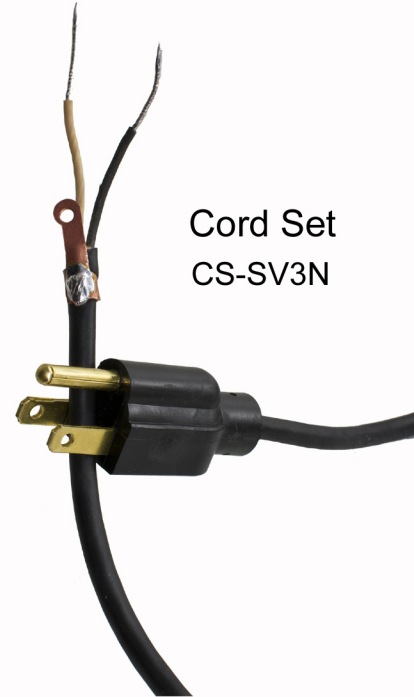

# SI-24S Super S Iron

Packed Element  
EL-24S

20-25-30-35-40-50-60-75 Watt

Set Screws  
SS-RH240

Finger Grip  
FG-25S-4

Cord Set  
CS-SV3N

# SI-25S Super S Iron

Packed Element  
EL-25S  
20-25-30-35-40-50-60 Watt

Finger Grip  
FG-25S-4

Set Screws  
SS-8-32x1/4

Cord Set  
CS-SV3N

# SI-26S Super S Iron

Packed Element  
EL-26S  
20-25-30-35-40-50-60 Watt

Finger Grip  
FG-25S-4

Set Screws  
SS-RH240

Cord Set  
CS-SV3N