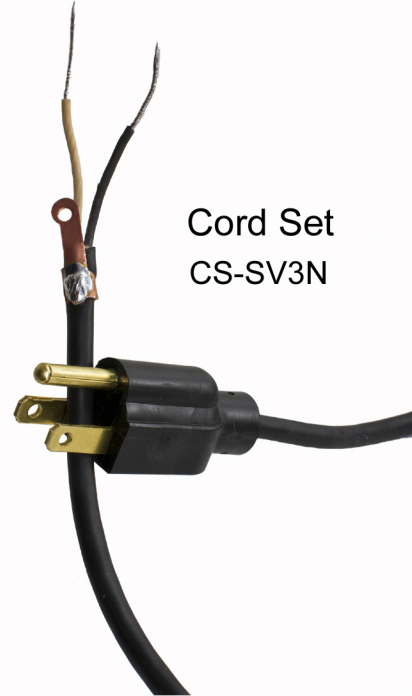

# SI-24S Super S Iron

Packed Element  
EL-24S

20-25-30-35-40-50-60-75 Watt

Set Screws  
SS-RH240

Finger Grip  
FG-25S-4

Cord Set  
CS-SV3N

# SI-25S Super S Iron

Packed Element  
EL-25S  
20-25-30-35-40-50-60 Watt

Finger Grip  
FG-25S-4

Set Screws  
SS-8-32x1/4

Cord Set  
CS-SV3N

# SI-26S Super S Iron

Packed Element  
EL-26S  
20-25-30-35-40-50-60 Watt

Finger Grip  
FG-25S-4

Set Screws  
SS-RH240

Cord Set  
CS-SV3N