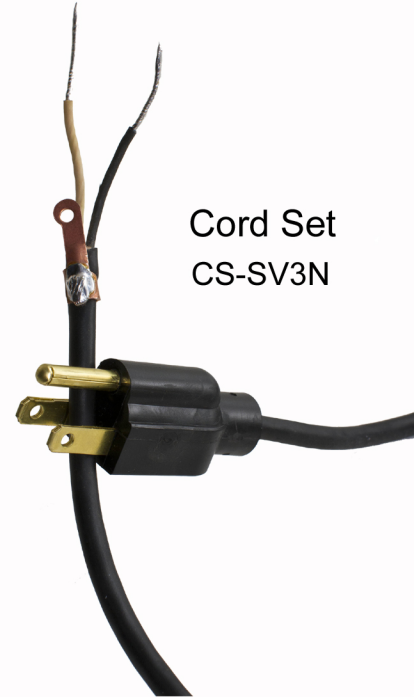

# SI-24S Super S Iron

Packed Element  
EL-24S

20-25-30-35-40-50-60-75 Watt

Set Screws  
SS-RH240

Finger Grip  
FG-25S-4

Cord Set  
CS-SV3N

# SI-25S Super S Iron

Packed Element  
EL-25S  
20-25-30-35-40-50-60 Watt

Finger Grip  
FG-25S-4

Set Screws  
SS-8-32x1/4

Cord Set  
CS-SV3N

# SI-26S Super S Iron

Packed Element  
EL-26S  
20-25-30-35-40-50-60 Watt

Finger Grip  
FG-25S-4

Set Screws  
SS-RH240

Cord Set  
CS-SV3N