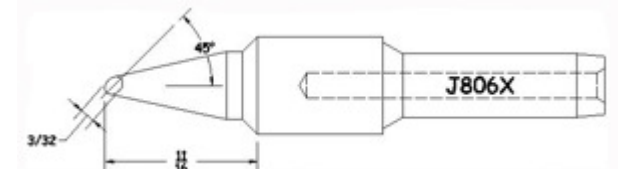

# J MagnumTips (All Point Sizes)

Product Numbers J...X

Not all Products are displayed

Semi Chisel MAG

Conical Bevel 45 deg MAG

Full Chisel MAG

TD Chisel MAG

Semi Chisel MAG