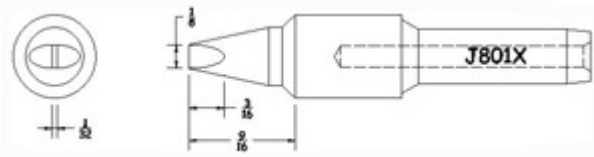

# J MagnumTips (All Point Sizes)

Product Numbers J...X

Not all Products are displayed

Semi Chisel MAG

Conical Bevel 45 deg MAG

Full Chisel MAG

TD Chisel MAG

Semi Chisel MAG