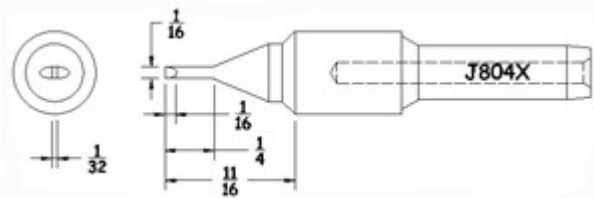

# J MagnumTips (All Point Sizes)

Product Numbers J...X

Not all Products are displayed

Semi Chisel MAG

Conical Bevel 45 deg MAG

Full Chisel MAG

TD Chisel MAG

Semi Chisel MAG

Conical Bevel 45 deg MAG