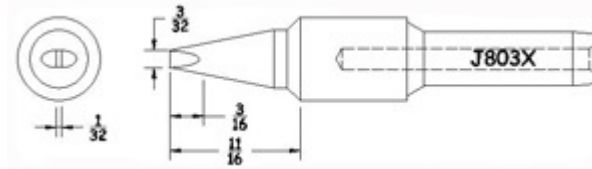

# J MagnumTips (All Point Sizes)

Product Numbers J...X

Not all Products are displayed

Semi Chisel MAG

Conical Bevel 45 deg MAG

Full Chisel MAG

TD Chisel MAG

Semi Chisel MAG

Conical Bevel 45 deg MAG