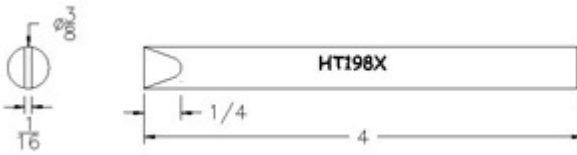

Full Chisel