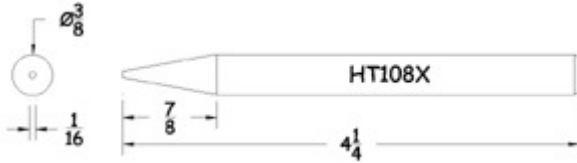

Plug Tips (3/8" Diameter)

Product Numbers HT...X

Not all Products are displayed

Conical

Blunt Conical

Semi Chisel

Semi Chisel (Standard)

Full Chisel