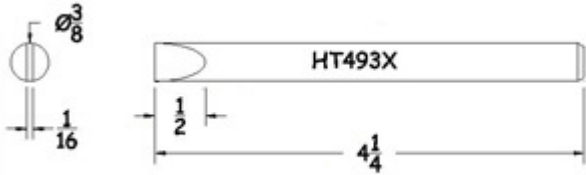

Bevel 45 Degree

Semi-Chisel

Semi-Chisel

TD Semi Chisel

Full-Chisel

Plug Tips (3/8" Diameter)

Product Numbers HT...X

Not all Products are displayed

Page 2

Full Chisel

Pyramid

Semi Chisel

Semi-Chisel

Sharp Conical

Semi Chisel