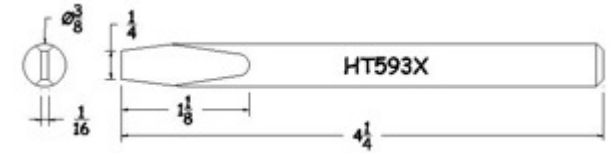

Semi Chisel