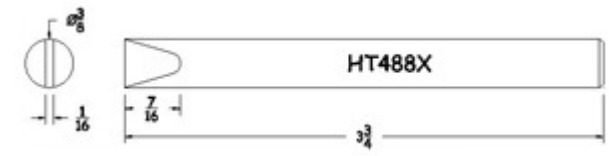

Bevel 45 Degree

Semi-Chisel

Semi-Chisel

TD Semi Chisel

Full-Chisel

Plug Tips (3/8" Diameter)

Product Numbers HT...X

Not all Products are displayed