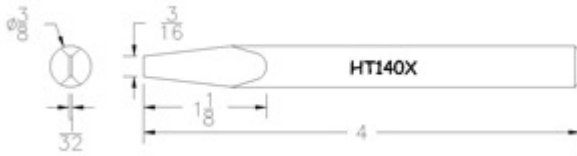

Plug Tips (3/8" Diameter)

Product Numbers HT...X

Not all Products are displayed

Conical

Blunt Conical

Semi Chisel

Semi Chisel (Standard)

Full Chisel