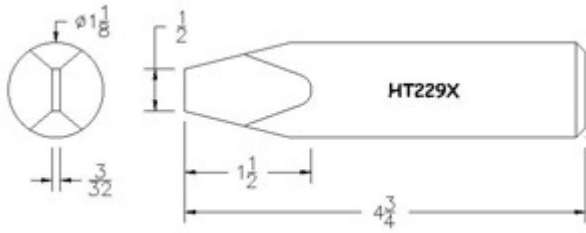

Plug Tips (1 - 1/8" Diameter)

Product Numbers HT...X

Not all Products are displayed

Semi Chisel

Full Chisel