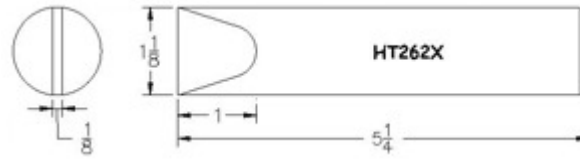

Plug Tips (1 - 1/8" Diameter)

Product Numbers HT...X

Not all Products are displayed

Semi Chisel

Full Chisel