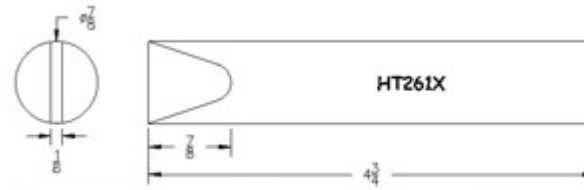

## Plug Tips (7/8" Diameter)

Product Numbers HT...X

Not all Products are displayed

Semi Chisel

Full Chisel