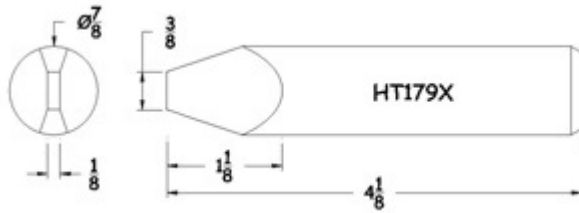

## Plug Tips (7/8" Diameter)

Product Numbers HT...X

Not all Products are displayed

Semi Chisel

Full Chisel