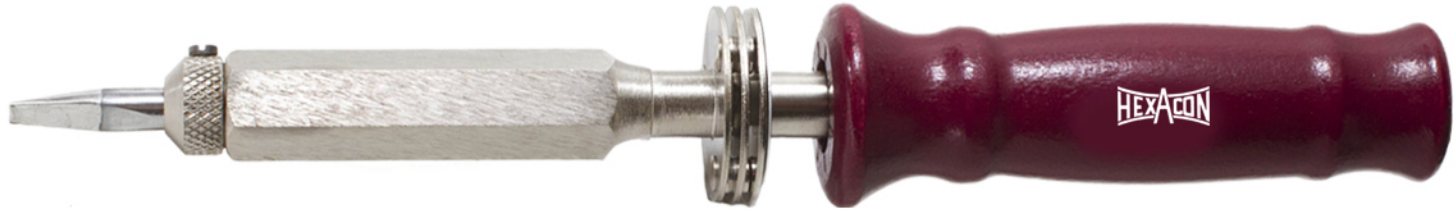

SI-P115 Heavy Duty Iron

Set Screws
SS-RH340