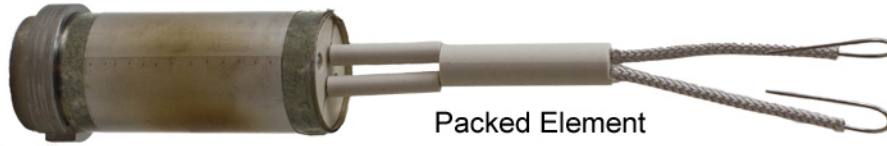

Front Nut
FN-P250

Set Screws
SS-RH340

Handle
HA-P70

SI-P300 Heavy Duty Iron

Set Screws
SS-RH340

Packed Element
EL-P300 300 Watt

Cord Set
CS-SJ3N

Front Nut
FN-P300