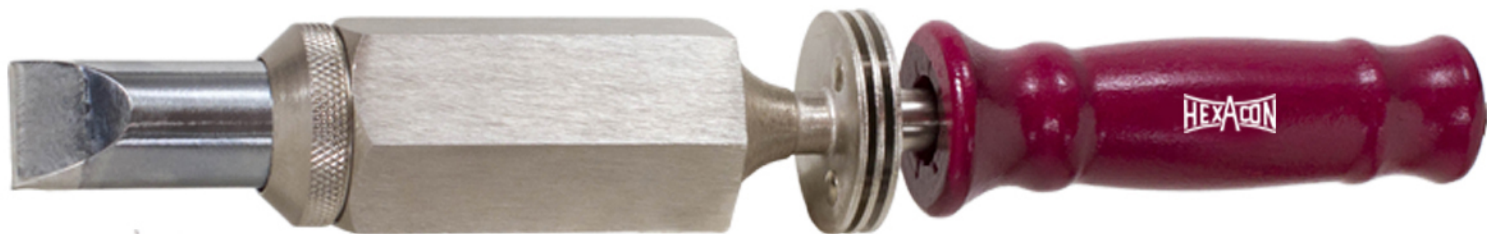

SI-P550 Heavy Duty Iron

Set Screws
SS-RH437