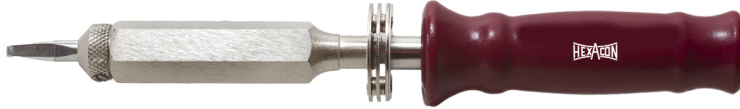

Heavy Duty Plug Tip Irons

SI-P115

SI-P155

SI-P151/152

SI-P200

SI-P250

SI-P300

SI-P550

SI-115H

SI-155H

SI-200H

SI-300H

SI-115H Heavy Duty Hatchet Iron

Cord Set
CS-SV3N

Packed Element
EL-115H
110 - 150 - 175 Watt

Front Nut
FN-P115

Set Screws
SS-RH340

Handle
HA-P70

SI-155H Heavy Duty Hatchet Iron

Packed Element
EL-155H
150 - 175 - 200 Watt

Cord Set
CS-SV3N

Front Nut
FN-P155

Set Screws
SS-RH340

Handle
HA-P70