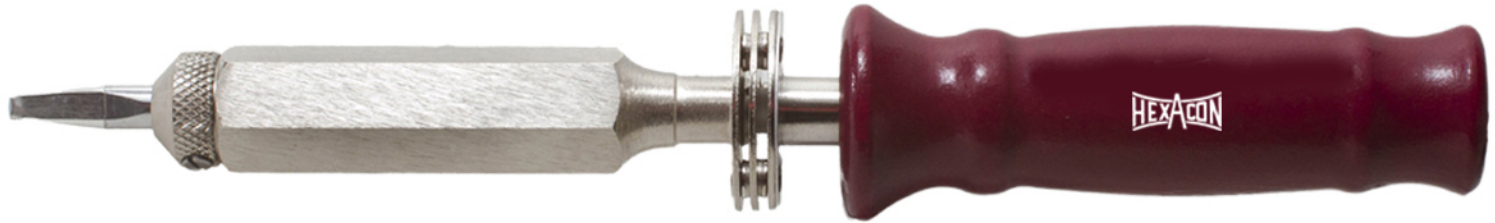

SI-P155 Heavy Duty Iron

Packed Element
EL-P155
150 - 175 - 200 Watt