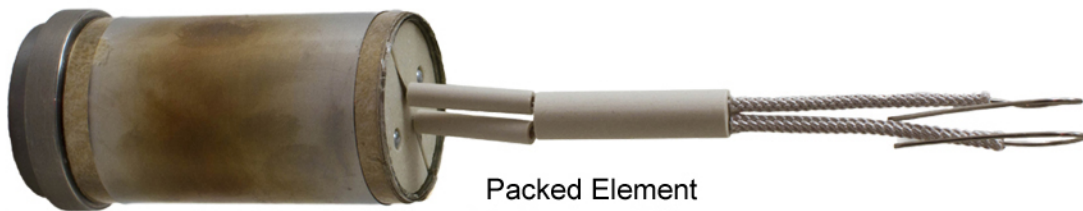

Packed Element
EL-P550 550 Watt