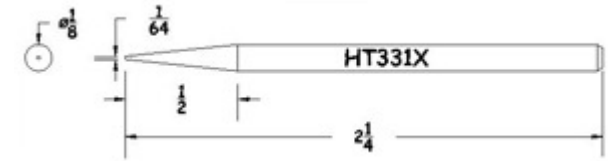

Plug Tips (1/8" Diameter)

Product Numbers HT...X

Pyramid

Full Chisel

Sharp Conical

TD Full Chisel

Full Chisel

Semi Chisel (Standard)

Semi-Chisel

Semi-Chisel

TD Bevel 30 Degree