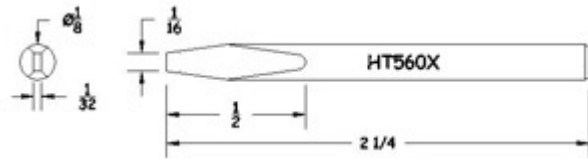

Plug Tips (1/8" Diameter)

Product Numbers HT...X

Pyramid

Full Chisel

Sharp Conical

TD Full Chisel

Full Chisel

Semi Chisel (Standard)

Semi-Chisel

Semi-Chisel

TD Bevel 30 Degree