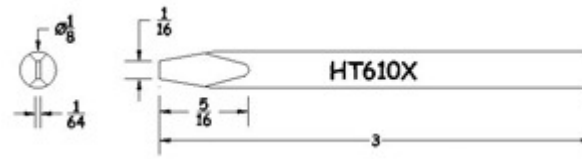

Semi-Chisel