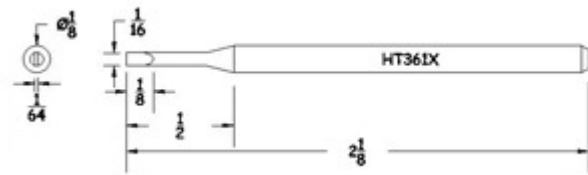

Plug Tips (1/8" Diameter)

Product Numbers HT...X

Pyramid

Full Chisel

Sharp Conical

TD Full Chisel

Full Chisel

Semi Chisel (Standard)

Semi-Chisel

Semi-Chisel

TD Bevel 30 Degree