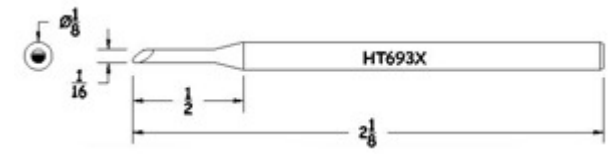

TD Bevel 30 Degree