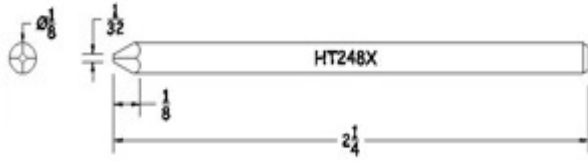

Plug Tips (1/8" Diameter)

Product Numbers HT...X

Pyramid

Full Chisel

Sharp Conical

TD Full Chisel

Full Chisel

Semi Chisel (Standard)

Semi-Chisel

Semi-Chisel

TD Bevel 30 Degree