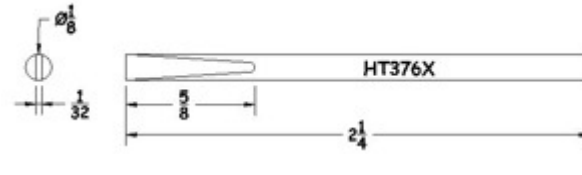

Plug Tips (1/8" Diameter)

Product Numbers HT...X

Pyramid

Full Chisel

Sharp Conical

TD Full Chisel

Full Chisel

Semi Chisel (Standard)