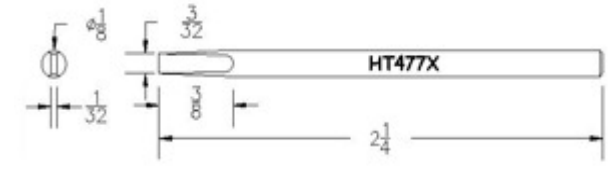

Plug Tips (1/8" Diameter)

Product Numbers HT...X

Pyramid

Full Chisel

Sharp Conical

TD Full Chisel

Full Chisel

Semi Chisel (Standard)

Semi-Chisel

Semi-Chisel

TD Bevel 30 Degree