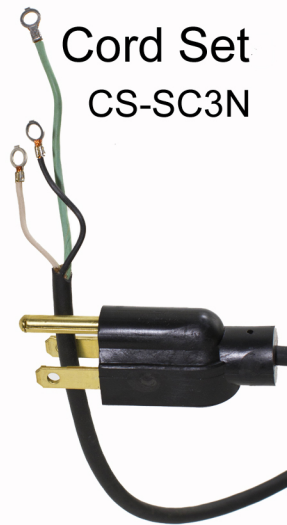

# HEXA CON

Mini-Irons

SI-21A

SI-23A

SI-22A

Finger Grip  
FG-21A-4

SI-21A Mini-Iron  
(15-20-25-30 Watt)

Set Screws  
SS-8-32x3/16

Cord Set  
CS-SC3N

Finger Grips  
FG-21A-4

SI-22A Mini-Iron  
(15-20-25-30-35-40 Watt)

Set Screws  
SS-8-32x3/16

Cord Set  
CS-SC3N

Finger Grips  
FG-21A-4

Set Screws  
SS-8-32x3/16

SI-23A Mini-Iron

Packed Element  
EL-23A  
(20-25-30-35-40-50-60-70 Watt)

Cord Set  
CS-SC3N