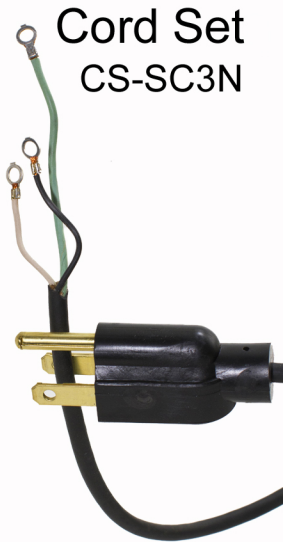

# HEXA CON

Mini-Irons

SI-21A

SI-23A

SI-22A

Finger Grip  
FG-21A-4

SI-21A Mini-Iron  
(15-20-25-30 Watt)

Set Screws  
SS-8-32x3/16

Cord Set  
CS-SC3N

Finger Grips  
FG-21A-4

SI-22A Mini-Iron  
(15-20-25-30-35-40 Watt)

Set Screws  
SS-8-32x3/16

Cord Set  
CS-SC3N

Finger Grips  
FG-21A-4

Set Screws  
SS-8-32x3/16

SI-23A Mini-Iron

Packed Element  
EL-23A  
(20-25-30-35-40-50-60-70 Watt)

Cord Set  
CS-SC3N