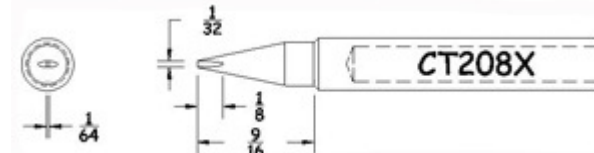

Conical Chisel