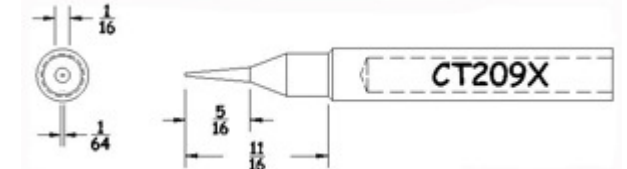

Conical Sharp

Conical Sharp