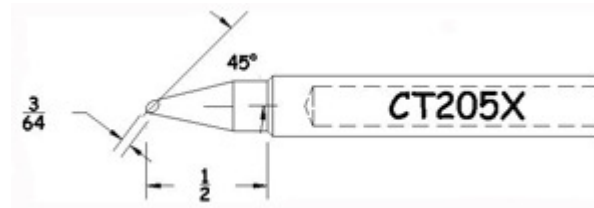

CT Tips (CT200 Series)

Product Numbers CT...

Not all Products are displayed

Full Chisel

Semi-Chisel

45 deg Conical Bevel

45 deg Conical Bevel

45 deg Conical Bevel