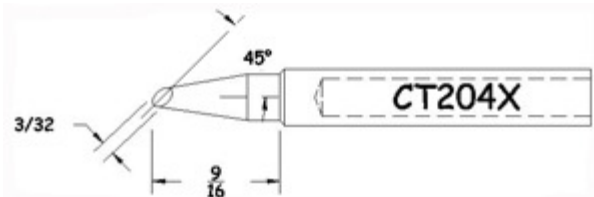

CT Tips (CT200 Series)

Product Numbers CT...

Not all Products are displayed

Full Chisel

Semi-Chisel

45 deg Conical Bevel

45 deg Conical Bevel

45 deg Conical Bevel