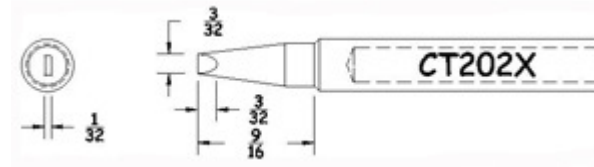

CT Tips (CT200 Series)

Product Numbers CT...

Not all Products are displayed

Full Chisel

Semi-Chisel

45 deg Conical Bevel

45 deg Conical Bevel

45 deg Conical Bevel