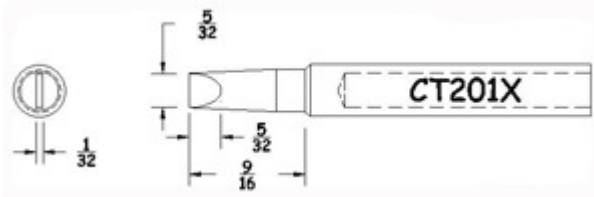

CT Tips (CT200 Series)

Product Numbers CT...

Not all Products are displayed

Full Chisel

Semi-Chisel

45 deg Conical Bevel

45 deg Conical Bevel

45 deg Conical Bevel