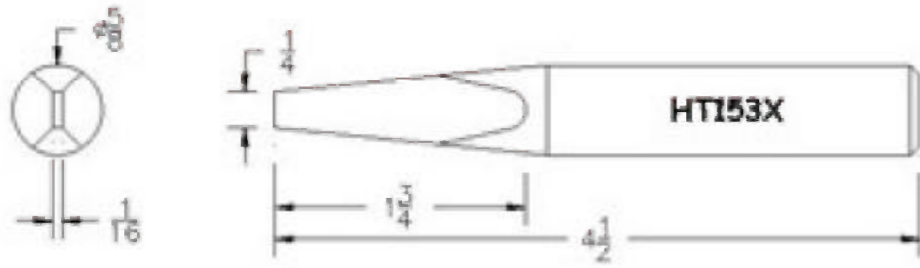

# Plug Tips (5/8" Diameter)

Product Numbers HT...X

Not all Products are displayed

Semi Chisel

Semi Chisel

Pyramid

Pyramid

Semi-Chisel