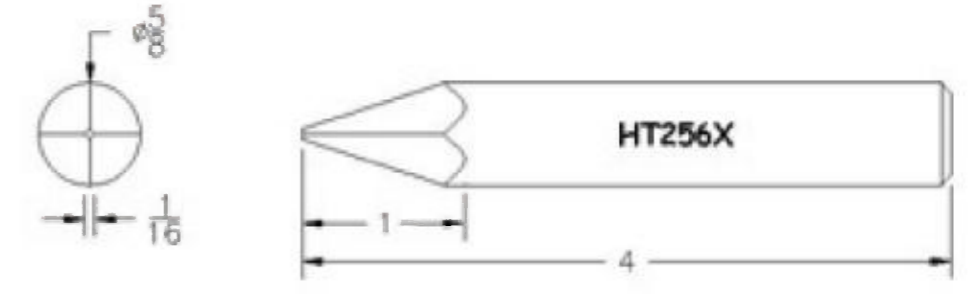

# Plug Tips (5/8" Diameter)

Product Numbers HT...X

Not all Products are displayed

Semi Chisel

Semi Chisel

Pyramid

Pyramid

Semi-Chisel