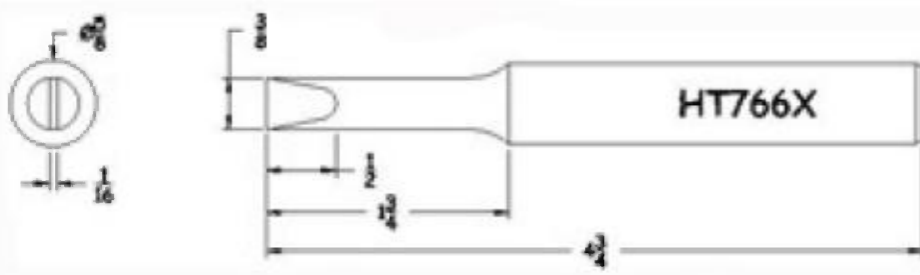

TD Full Chisel