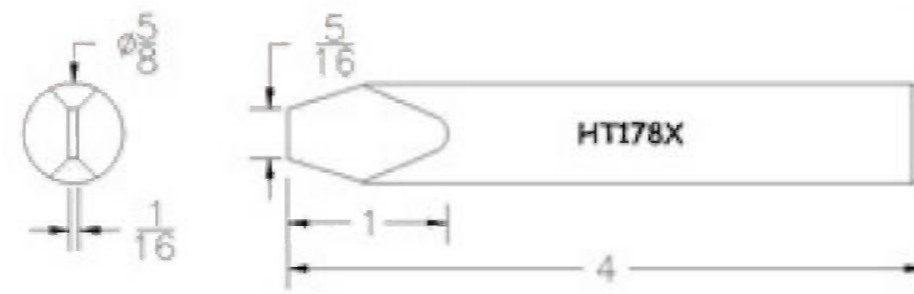

# Plug Tips (5/8" Diameter)

Product Numbers HT...X

Not all Products are displayed

Semi Chisel

Semi Chisel

Pyramid

Pyramid

Semi-Chisel