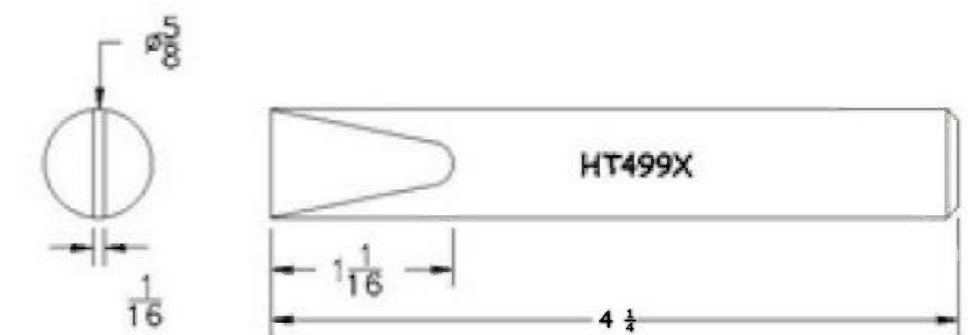

# Plug Tips (5/8" Diameter)

Product Numbers HT...X

Not all Products are displayed

Semi Chisel

Semi Chisel

Pyramid

Pyramid

Semi-Chisel