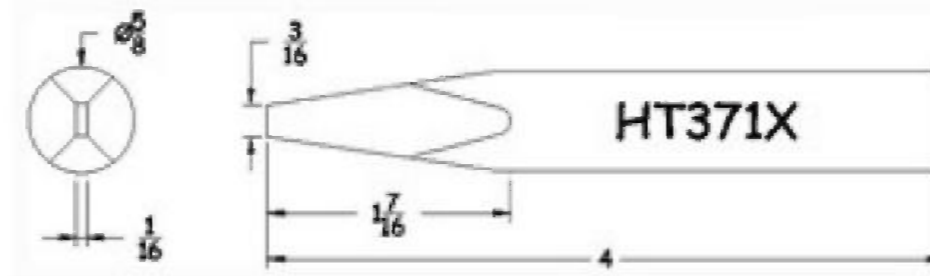

# Plug Tips (5/8" Diameter)

Product Numbers HT...X

Not all Products are displayed

Semi Chisel

Semi Chisel

Pyramid

Pyramid

Semi-Chisel