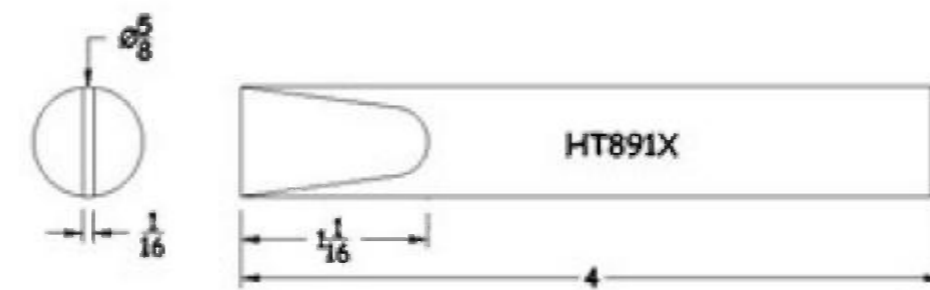

Full Chisel