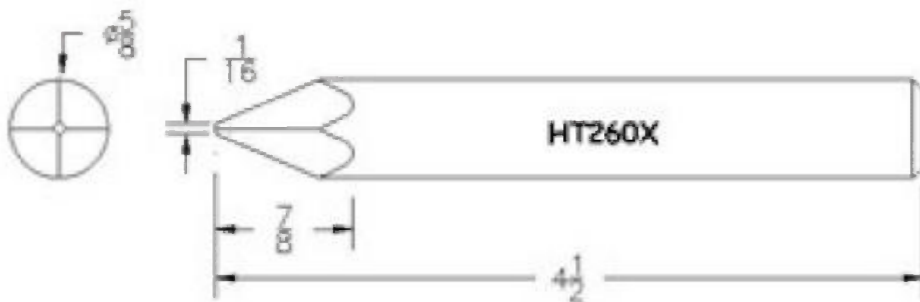

# Plug Tips (5/8" Diameter)

Product Numbers HT...X

Not all Products are displayed

Semi Chisel

Semi Chisel

Pyramid

Pyramid

Semi-Chisel